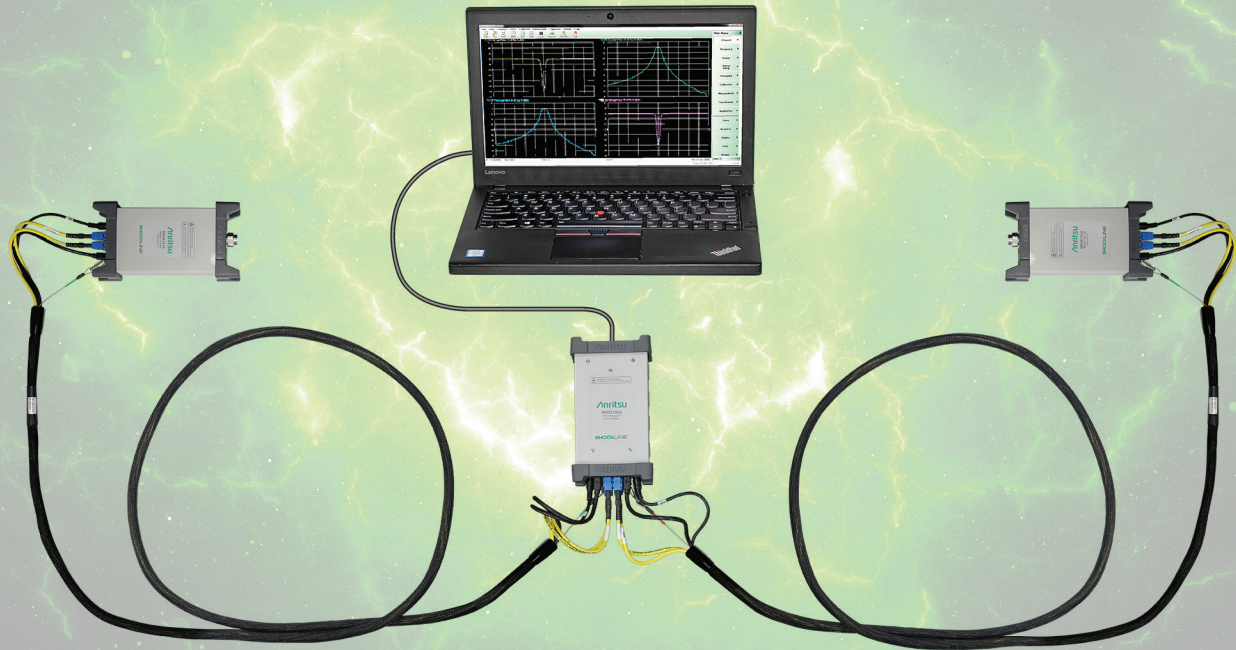

PhaseLync™ Enabled 2-port Distributed VNA ShockLine™ ME7869A

Key Features and Benefits

- World's first distributed VNA capable of making vector corrected, 2-port S-parameter measurements from 1 MHz to 8/20/43.5 GHz for long distance measurements to 20/50/100 meters.
- Resolves issues caused by long, lossy, and phase & magnitude unstable RF coaxial cables for antenna measurements in large chambers, outdoor antenna test ranges (OATS), and large vehicle cable insertion loss/DTF measurements.
- Excellent dynamic range of ~100 dB to 43.5 GHz at the VNA ports (direct connection to antennas).
- Easy to install and operate. No need for expensive benchtop VNAs for applications requiring longer distance measurements such as antenna measurements in anechoic chambers, cable fault detection in large vehicle testing, and shielding effectiveness of large aircrafts, etc.
- The central control module provides power and phase synchronization to the two VNA heads using patented PhaseLync technology for accurate and precise S-parameter measurements.
- Start with a one port VNA, upgrade to two ports with several distance options up to 100 meters.

Applications

- Long Cable Insertion-loss Testing
- Antenna Measurements
 - 1-port Antenna Measurements (resonant frequency, return loss)
 - FR1/FR2/FR3, Satellite, and many more
 - 2-port Antenna Measurements (gain, radiation pattern, group delay, etc.)
- Over-the-Air (OTA) Applications
 - Chamber Installations and Calibration
 - Large Vehicle RF Shielding and Propagation Testing
- System and Path-loss Characterization
- General S-parameters and Time Domain Measurements
- Secure External Computer Control Through Direct USB Connection